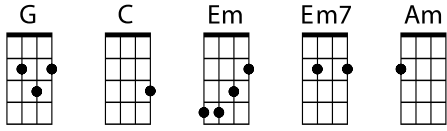

# Wild Mountain Tyme

Arranged for uke :jake rodriguez2015

The rhythm is  $\frac{3}{4}$  and I have underlined the accents (first beats) in the first verse. Lots of versions of this song and this version I've put in G so you can jam along with Ed Sheeran. In between verses he plays between G/C a lot. You will also find here more verses than he sings ! I figure you might as well have them all. The Eminor shape can be played with 3 strings not 4 ( leave the A string open) you can also get away with playing Em7 if your lazy or fancy a change !

C G C G C G  
 Oh, the summer time is a coming, and the trees are sweetly blooming, and the  
 C Em C Am  
Wild mountain thyme - grows around the blooming heather -

## Chorus

Am G C G C G  
 Will you go, lassie go, and we'll all go together, to pull  
 C Em C Am G C G  
 Wild mountain thyme all around the blooming heather, will you go, lassie, go

C G C G C G  
 I will build my love a bower by yon clear and crystal fountain, all  
 C Em C Am  
 Around the bower, I'll pile flowers from the mountain.

C G C G C G  
 I will range through the wilds, and the deep glen sae dreary and  
 C Em C Am  
 Return wi' their spoils to the bower o' my dearie

C G C G C G  
 If my true love, she won't have me, I will surely find another to pull  
 C Em C Am  
 Wild mountain thyme all around the blooming heather.